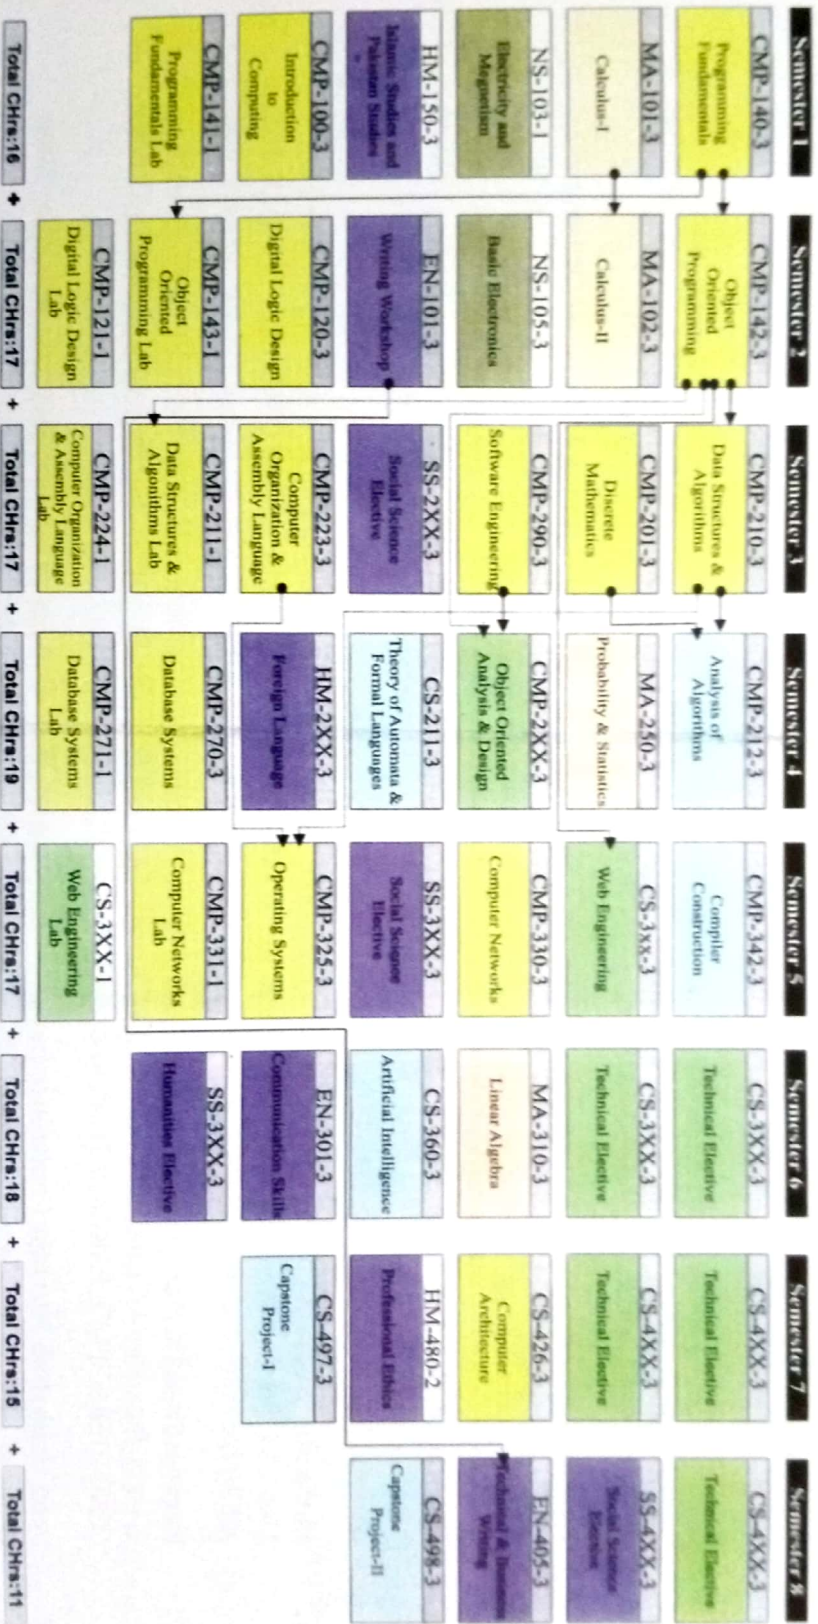

BS Computer Science

Knowledge Domains	Cr. Hours	Knowledge Domains	Cr. Hours	Knowledge Domains	Cr. Hours
Computing Core	43	Mathematics	12	English	09
CS Core	18	Natural Sciences	06	Social Sciences	12
CS Tech. Elective	22	English Humanities/Social Science	29	Humanities	08
Total	83	Total	47	Total	29
				Total = 130	

Admission Procedure

No. of Merit Seats (Morning)

No. of Merit Seats (Afternoon)

Admission Criteria

ICS/F:5c Pre-Engineering / F:5c Pre-Medical with Additional Math/A-Level with Math or equivalent.

Additional Marks:

Hafiz-e-Quran: 20